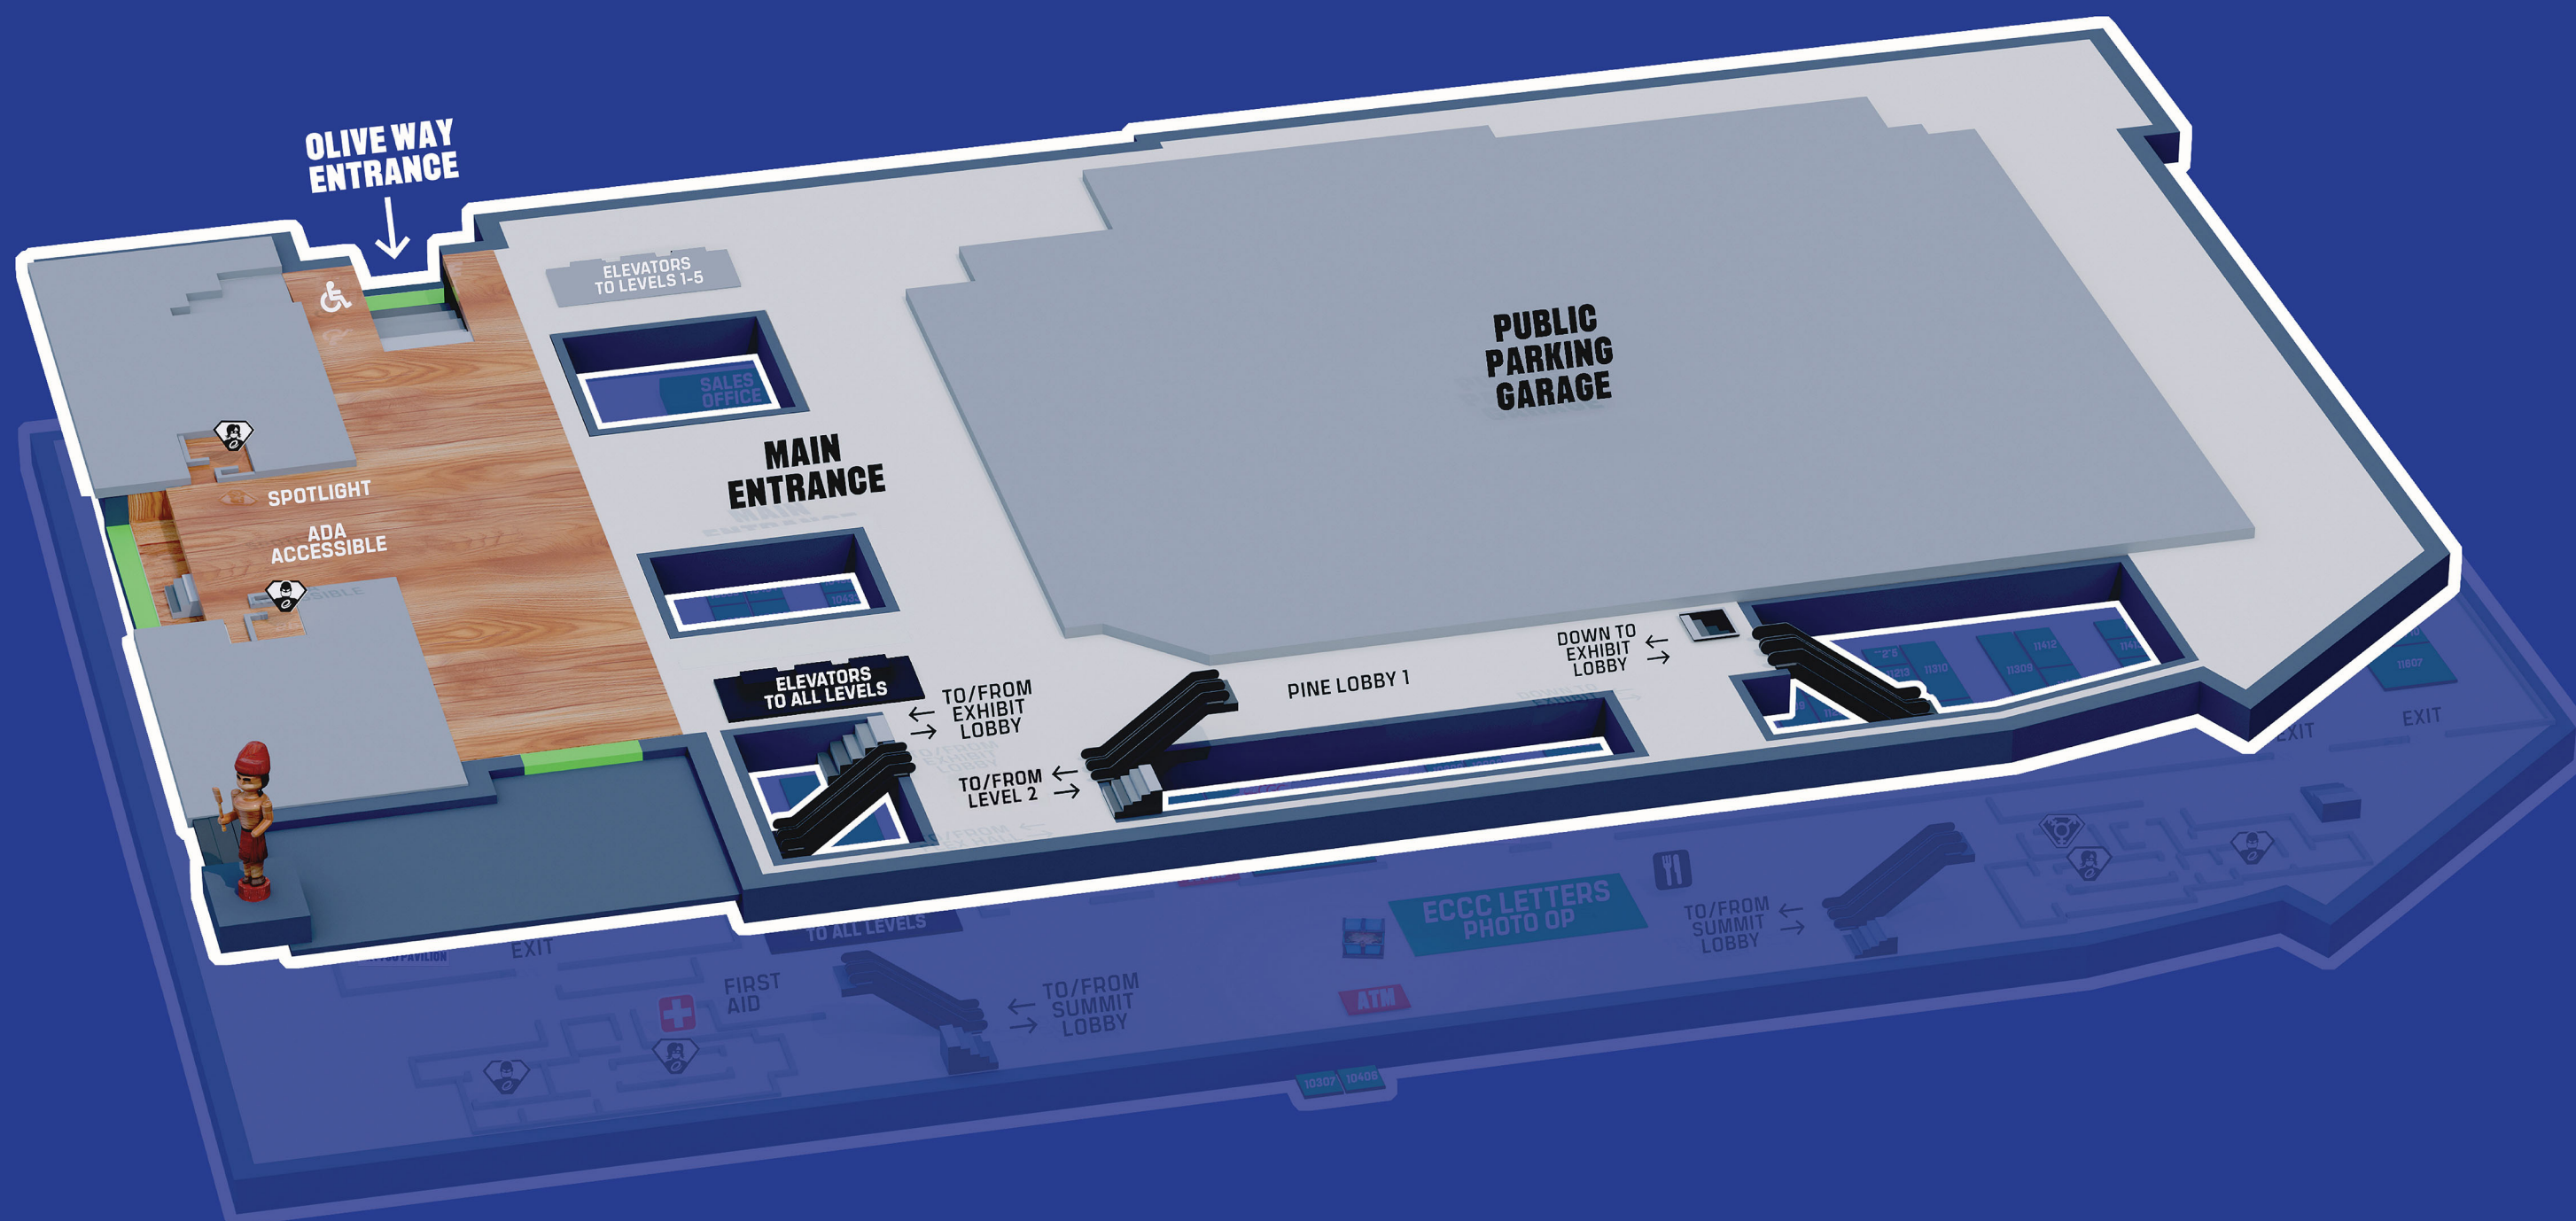

ECCC OVERVIEW

ECCE ARCH LEVEL 3

QUIET ROOM

ADDITIONAL SEATING

KEY

-  EXHIBITORS
-  INFORMATION BOOTH
-  FOOD!
-  ATM LOCATIONS
-  MEN'S RESTROOMS
-  WOMEN'S RESTROOMS
-  ALL GENDER RESTROOMS
-  FIRST AID
-  TREASURE HUNT

-  EXHIBITORS
-  INFORMATION BOOTH
-  FOOD!
-  ATM LOCATIONS
-  MEN'S RESTROOMS
-  WOMEN'S RESTROOMS
-  ALL GENDER RESTROOMS
-  FIRST AID
-  TREASURE HUNT

ECCC SUMMIT LEVEL 1

MAIN ENTRANCE

KEY

- EXHIBITORS
- INFORMATION BOOTH
- FOOD!
- ATM ATM LOCATIONS
- MEN'S RESTROOMS
- WOMEN'S RESTROOMS
- ALL GENDER RESTROOMS
- FIRST AID
- TREASURE HUNT

ECCC SUMMIT LEVEL 2

ARTIST ALLEY

WRITERS BLOCK

EVEN MORE EXHIBITOR BOOTHS!

KEY

-  EXHIBITORS
-  INFORMATION BOOTH
-  FOOD!
-  ATM LOCATIONS
-  MEN'S RESTROOMS
-  WOMEN'S RESTROOMS
-  ALL GENDER RESTROOMS
-  FIRST AID
-  TREASURE HUNT

ECCC SUMMIT LEVEL 3

Garden Terrace: Larping Friendly Zone
 Garden Lounge: Larping
 Room 320-322: Panel Room
 Room 324-325: Quiet Room
 Room 326: Sales Office
 Room 327-329: Community & Karaoke Room
 Room 330: Manga Lounge
 Room 331-332: Ticketed Experiences