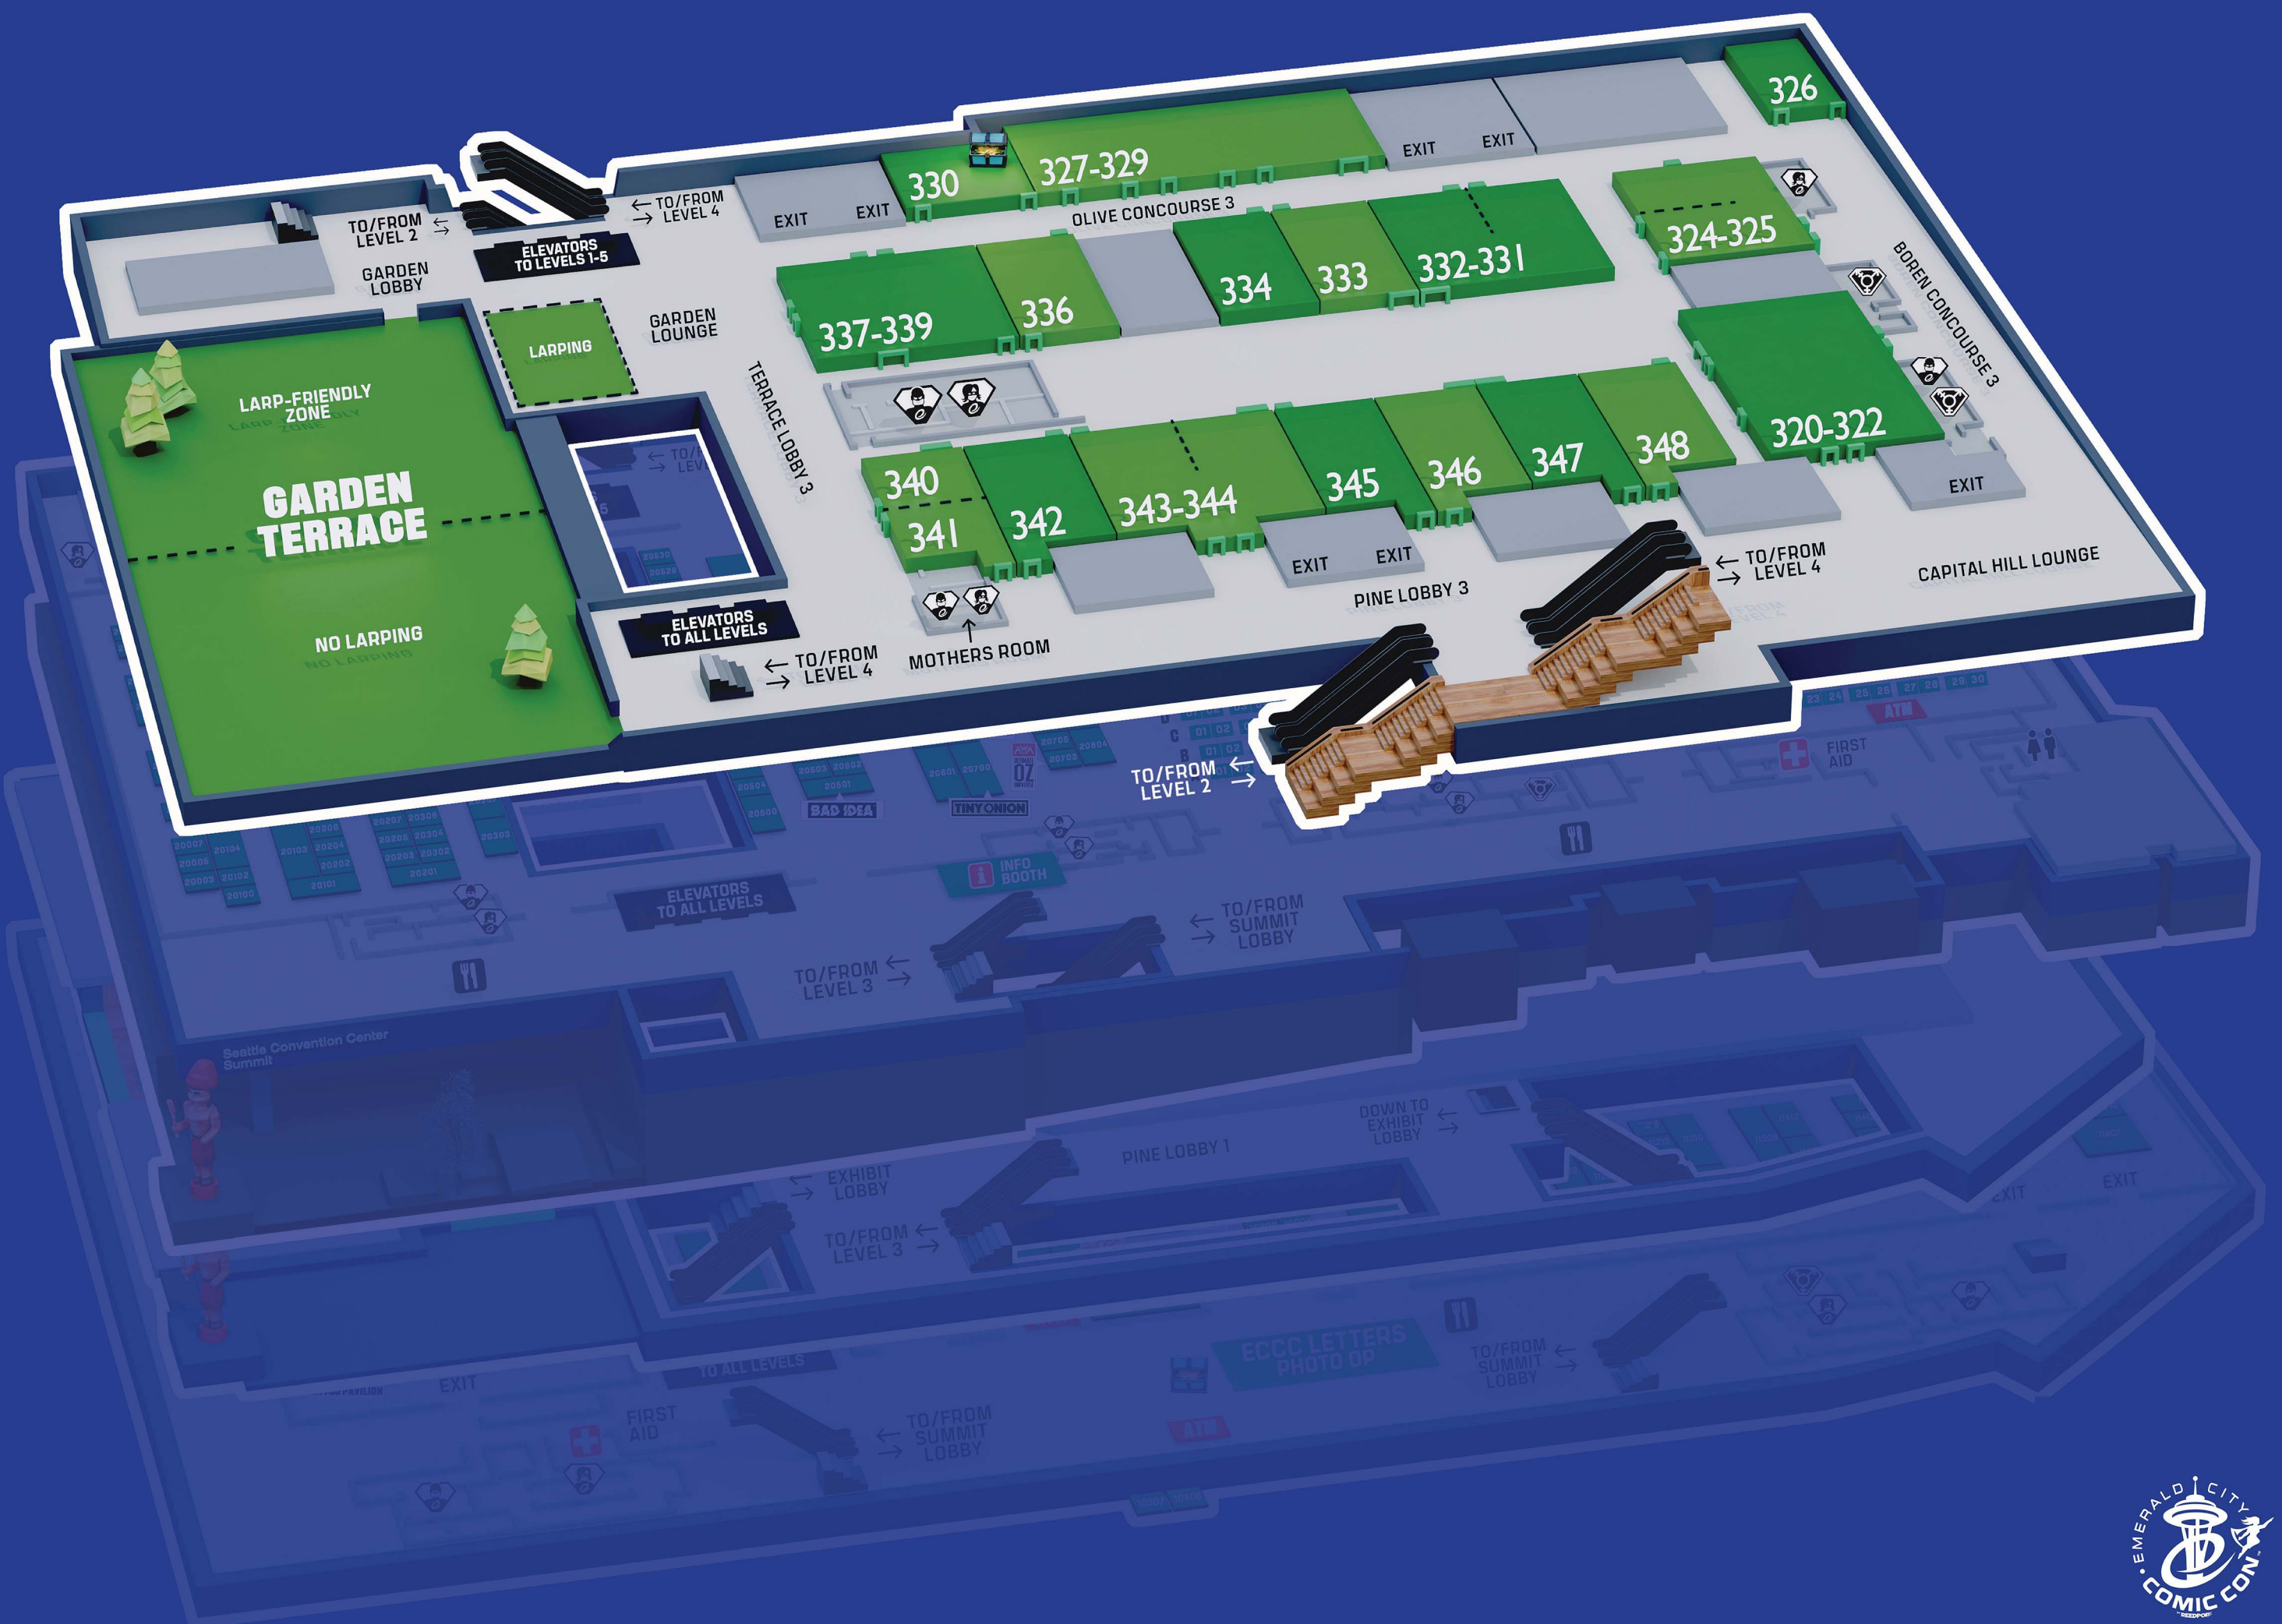

ECCC SUMMIT LEVEL 3

Garden Terrace: Larping Friendly Zone
Garden Lounge: Larping
Room 320-322: Panel Room
Room 324-325: Quiet Room
Room 326: Sales Office
Room 327-329: Community & Karaoke Room
Room 330: Manga Lounge
Room 331-332: Ticketed Experiences

Room 333: Press & Pro Lounge
Room 334: Networking Lounge
Room 336: Consulate - General of Japan Workshops
Room 337-339: Popverse Superfan Lounge
Room 340: Portfolio Review
Room 341: Portfolio Review
Room 342: Panel Room

Room 343-344: Panel Room
Room 348: Panel Room
Room 345: Panel Room
Room 346: Panel Room
Room 347: Panel Room
Room 348: Workshops

KEY

- EXHIBITORS
- INFORMATION BOOTH
- FOOD!
- ATM LOCATIONS
- MEN'S RESTROOMS
- WOMEN'S RESTROOMS
- ALL GENDER RESTROOMS
- FIRST AID
- TREASURE HUNT